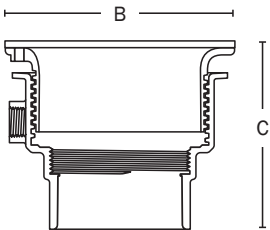

842-3PSR

842-3PNQ

842-36Pi

842-UM

863-FA

A
Sch. 40

On-Grade Adjustable Floor Drain Sch. 40 Hub Connection

Round or Square Ring and Strainer

- Sch. 40 hub adapter available in ABS or PVC
- Acme threads are stronger than pipe threads and prevent cross-threading
- Pre-threaded trap primer port for knockout connection
- Ductile iron head adapter available
- Square ring is great for floor tile
- For use in pedestrian traffic areas